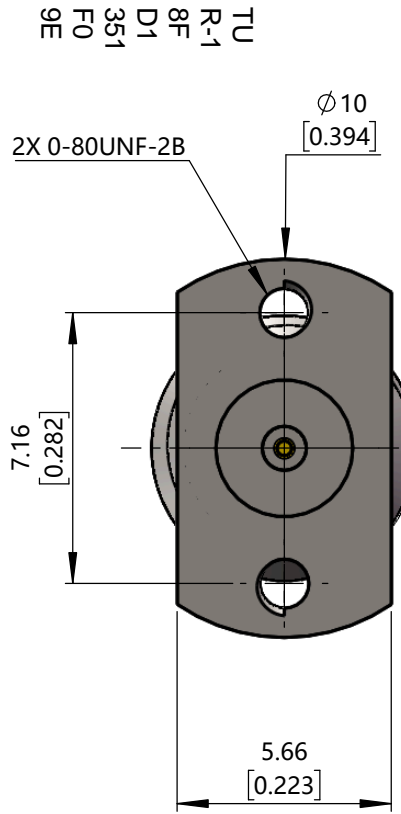

MODEL NO.

DETAIL B(20:1)

© 2014 TURPANIC

HOUSING:	SUS303
CONTACT:	BeCu C17300 GOLD PLATE
CAPTURE BEAD:	ULTEM
ITEM:	MATERIAL & FINISH
FREQUENCY:	DC:65GHz
VSWR:	1.4(MAX)

1. ALL DIMENSIONS ARE IN MILLIMETERS.
 ALL ANGLES ARE IN DEGREES.
 DIMENSIONS SHOWN IN BRACKETS [XXX] ARE IN INCHES .

NOTES: UNLESS OTHERWISE SPECIFIED.

REV. A	RELEASE REPLACES 1.0	APRVD: RedGreen	DATE: 2021/11/15	TITLE: 1.85MM CONNECTO
MODEL NO.				
DRN BY: SIG	DATE: 2021/11/15	SCALE: 5:1	SHEET: 1 OF	