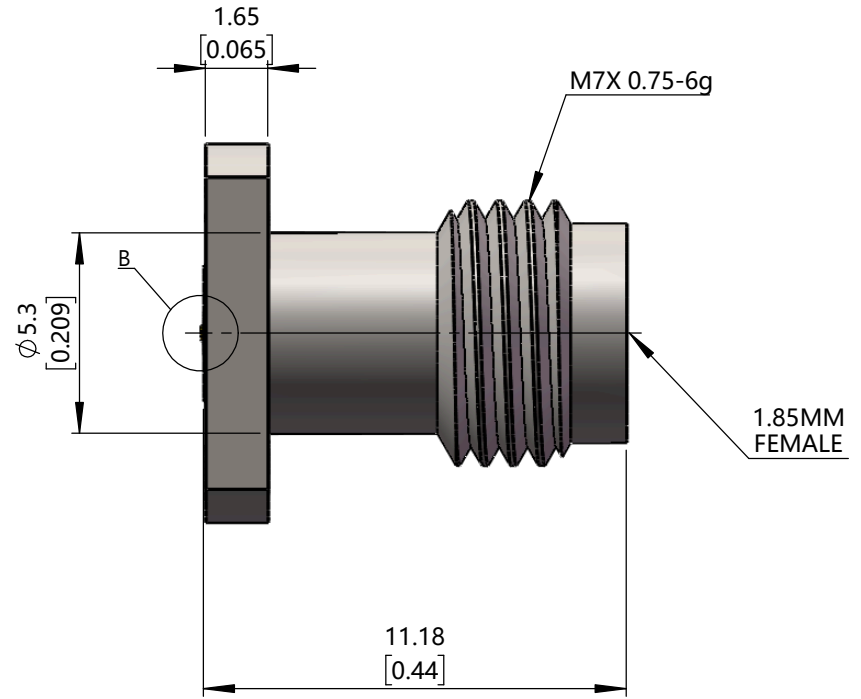

MODEL NO.

DETAIL B(20:1)

© 2014 TURPANIC

HOUSING:	SUS303
CONTACT:	BeCu C17300 GOLD PLATE
CAPTURE BEAD:	ULTEM
ITEM:	MATERIAL & FINISH
FREQUENCY:	DC:65GHz
VSWR:	1.4(MAX)

1. ALL DIMENSIONS ARE IN MILLIMETERS.
 ALL ANGLES ARE IN DEGREES.
 DIMENSIONS SHOWN IN BRACKETS [XXX] ARE IN INCHES .

NOTES: UNLESS OTHERWISE SPECIFIED.

REV. A	RELEASE REPLACES 1.0	APRVD: RedGreen	DATE: 2021/11/15	TITLE: 1.85MM CONNECTO
MODEL NO.				
DRN BY: SIG	DATE: 2021/11/15	SCALE: 5:1	SHEET: 1 OF	