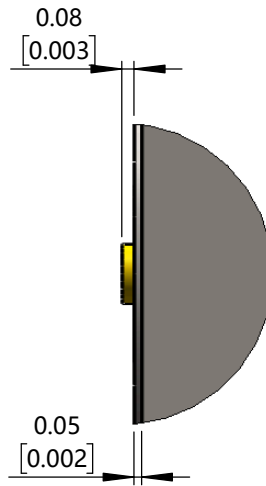

MODEL NO.

DETAIL B(20:1)

© 2014 TURPANIC

HOUSING:	SUS303
CONTACT:	BeCu C17300 GOLD PLATE
CAPTURE BEAD:	ULTEM
ITEM:	MATERIAL & FINISH
FREQUENCY:	DC:65GHz
VSWR:	1.4(MAX)

1. ALL DIMENSIONS ARE IN MILLIMETERS.
 ALL ANGLES ARE IN DEGREES.
 DIMENSIONS SHOWN IN BRACKETS [XXX] ARE IN INCHES .

NOTES: UNLESS OTHERWISE SPECIFIED.

REV. A	RELEASE REPLACES 1.0	APRVD: RedGreen	DATE: 2021/11/15	TITLE: 1.85MM CONNECTO
MODEL NO.				
DRN BY: SIG	DATE: 2021/11/15	SCALE: 5:1	SHEET: 1 OF	